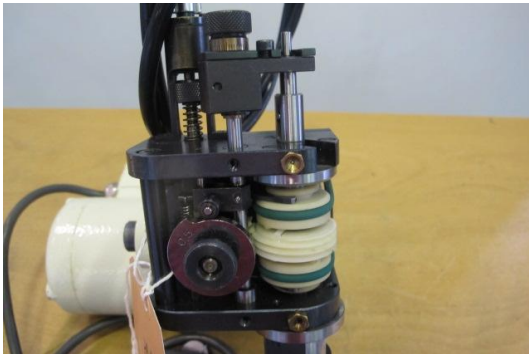

## IMBERDORF

**Kind : Tapping machine**  
**Manufacturer : IMBERDORF**  
**Stock : P1646**

### TECHNICAL DETAILS

- Same as on photos