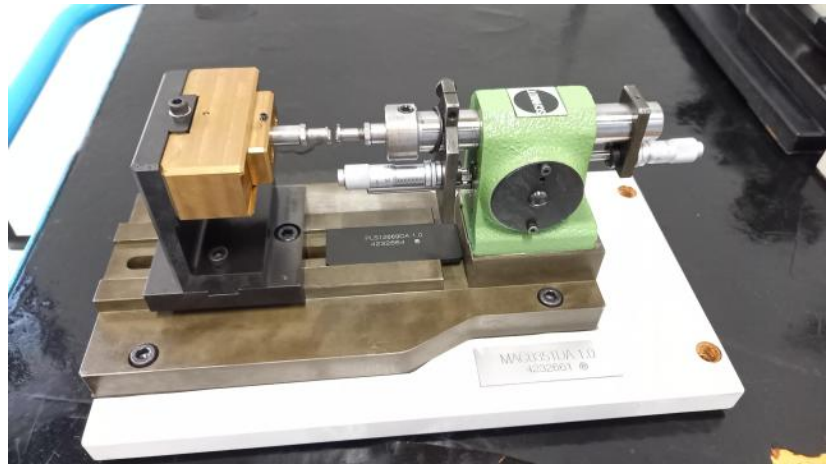

## SCHMIDT PLS12669DA 1.0

**Kind : Mechanical press**  
**Manufacturer : SCHMIDT**  
**Model : PLS12669DA 1.0**  
**Stock : P2190**

### TECHNICAL DETAILS

- See photos