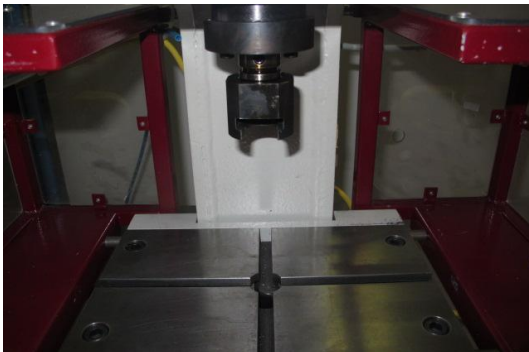

EMG 3T

Kind : Mechanical press
Manufacturer : EMG
Model : 3T
Year : 2001
Serial : 676B
Stock : P1487

TECHNICAL DETAILS

- Pressure	: 3 [t]
- Table surface	: 300 x 295 [mm]
- Stroke	: 0 - 54 [mm]
- Table boring	: 30 [mm]
- Piston diameter	: 16H7 x 30 [mm]
- Weight	: 150 [kg]