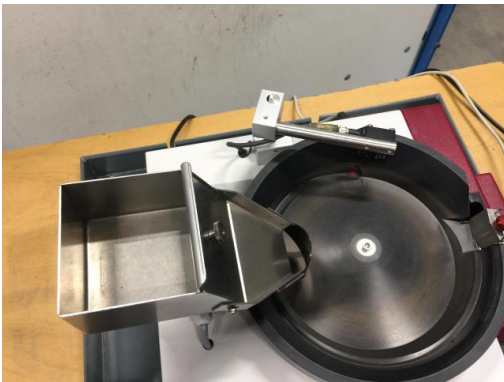

ATEC CYL Macount

Kind : Counting machine
Manufacturer : ATEC CYL
Model : Macount
Year : 2003
Serial : M0534
Stock : P1967

TECHNICAL DETAILS

- voltage	: 230 [V]
- dimensions	: 550 x 450 x 400 [mm]
- weight	: 40 [kg]