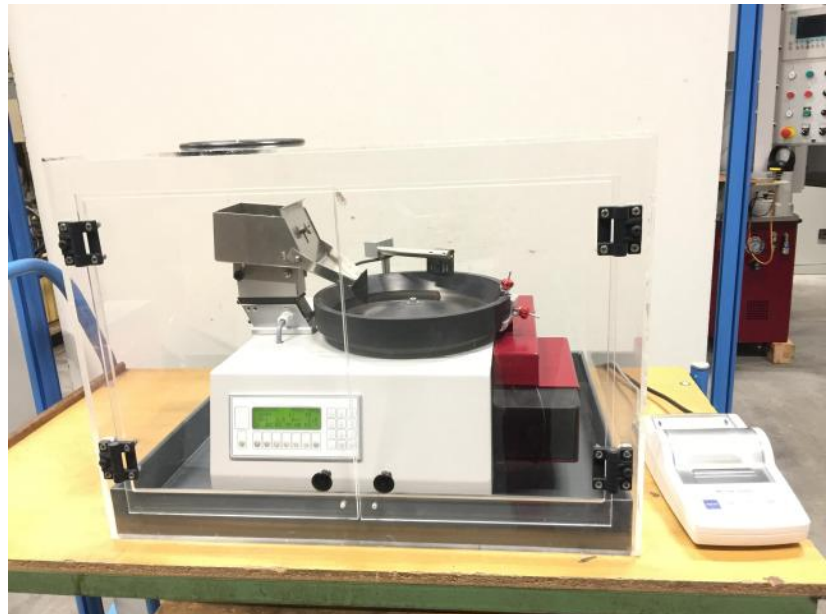

ATEC CYL Macount

Kind : Counting machine
Manufacturer : ATEC CYL
Model : Macount
Year : 2003
Serial : M0534
Stock : P1967

TECHNICAL DETAILS

- voltage	: 230 [V]
- dimensions	: 550 x 450 x 400 [mm]
- weight	: 40 [kg]